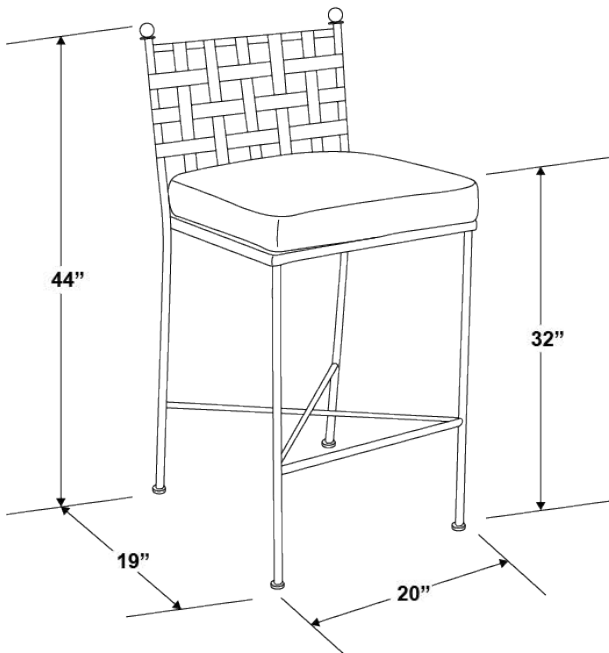

## PROVENCE BARSTOOL

SKU 3201-7B

### SPECS

- |                  |  |
|------------------|--|
| Width: 20"       | • Wrought Iron frame with 5 step finish process.         |
| Depth: 19"       | • Powder-coated with Century Pewter hand brushed finish. |
| Height: 44"      | • Adjustable Feet.                                       |
| Seat Height: 32" | • Commercial Quality Construction.                       |
| Weight: 19 lbs   | • Weather resistant, high-resiliency foam cushions.      |
|                  | • Stocked in Premium Sunbrella fabric in Canvas Flax.    |
|                  | • Custom Cushions available in approx. 4 weeks.          |
|                  | • Standard 54" fabric COM yardage required: 1 yard.      |